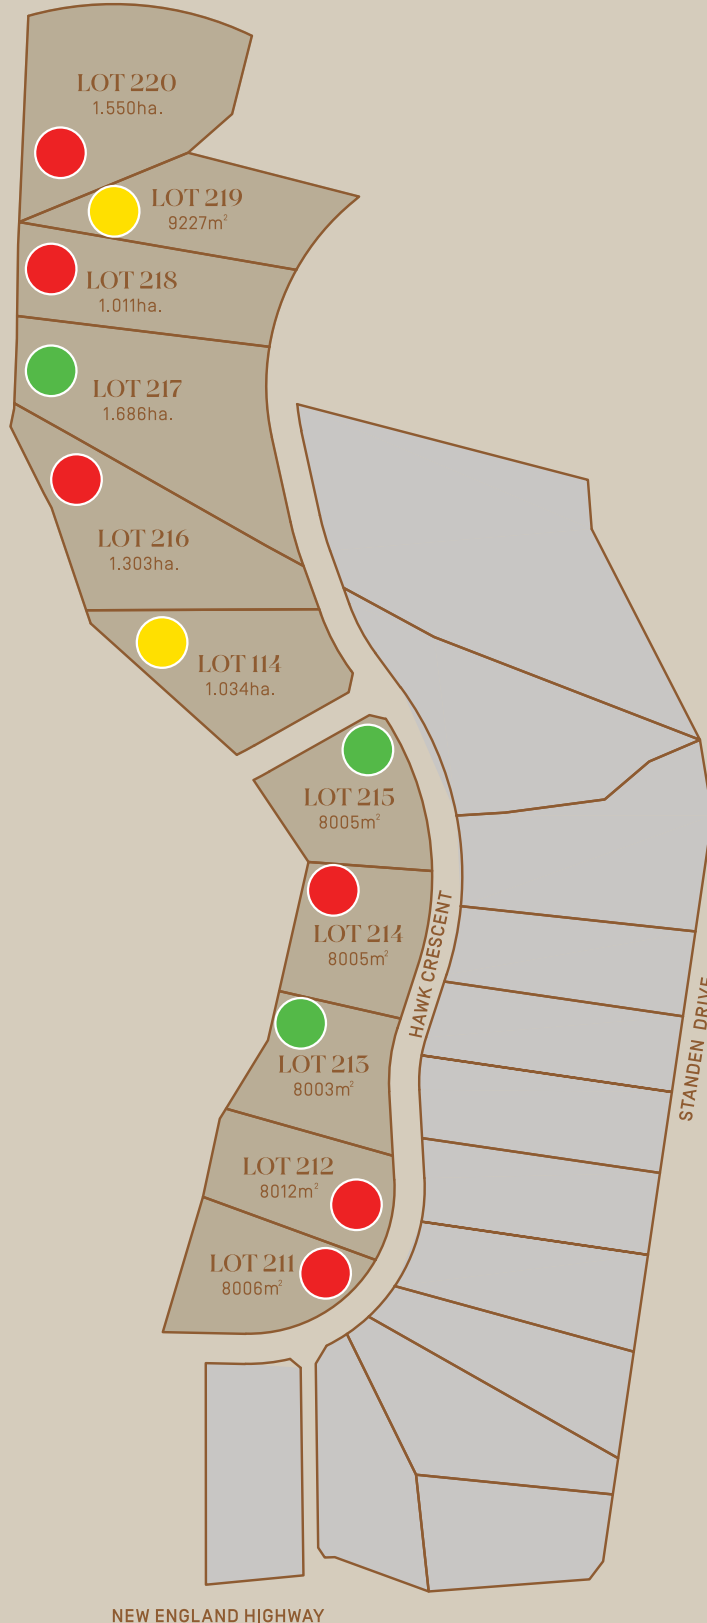

MURRAY'S RISE

· LOWER BELFORD ·

STAGE 2A LAND LOT RELEASE

STANDEN DRIVE,
LOWER BELFORD

- FOR SALE
- SOLD
- DEPOSITED

Disclaimer: The particulars are set out as a general outline for the guidance of intending purchasers and do not constitute an offer or contract. All descriptions, dimensions, references to conditions and necessary permutations for use and others details are given in good faith and are believed to be correct, but any intending purchasers should not rely on them as statements or representations of fact, but must satisfy themselves by inspection or otherwise to the correctness of each item, and where necessary seek advice. No third party supplier or their agents has any authority to make or give any representations or warranty in relation to this property. Belford Land Corporation is excluded from all liability in relation to your use and reliance on this brochure.