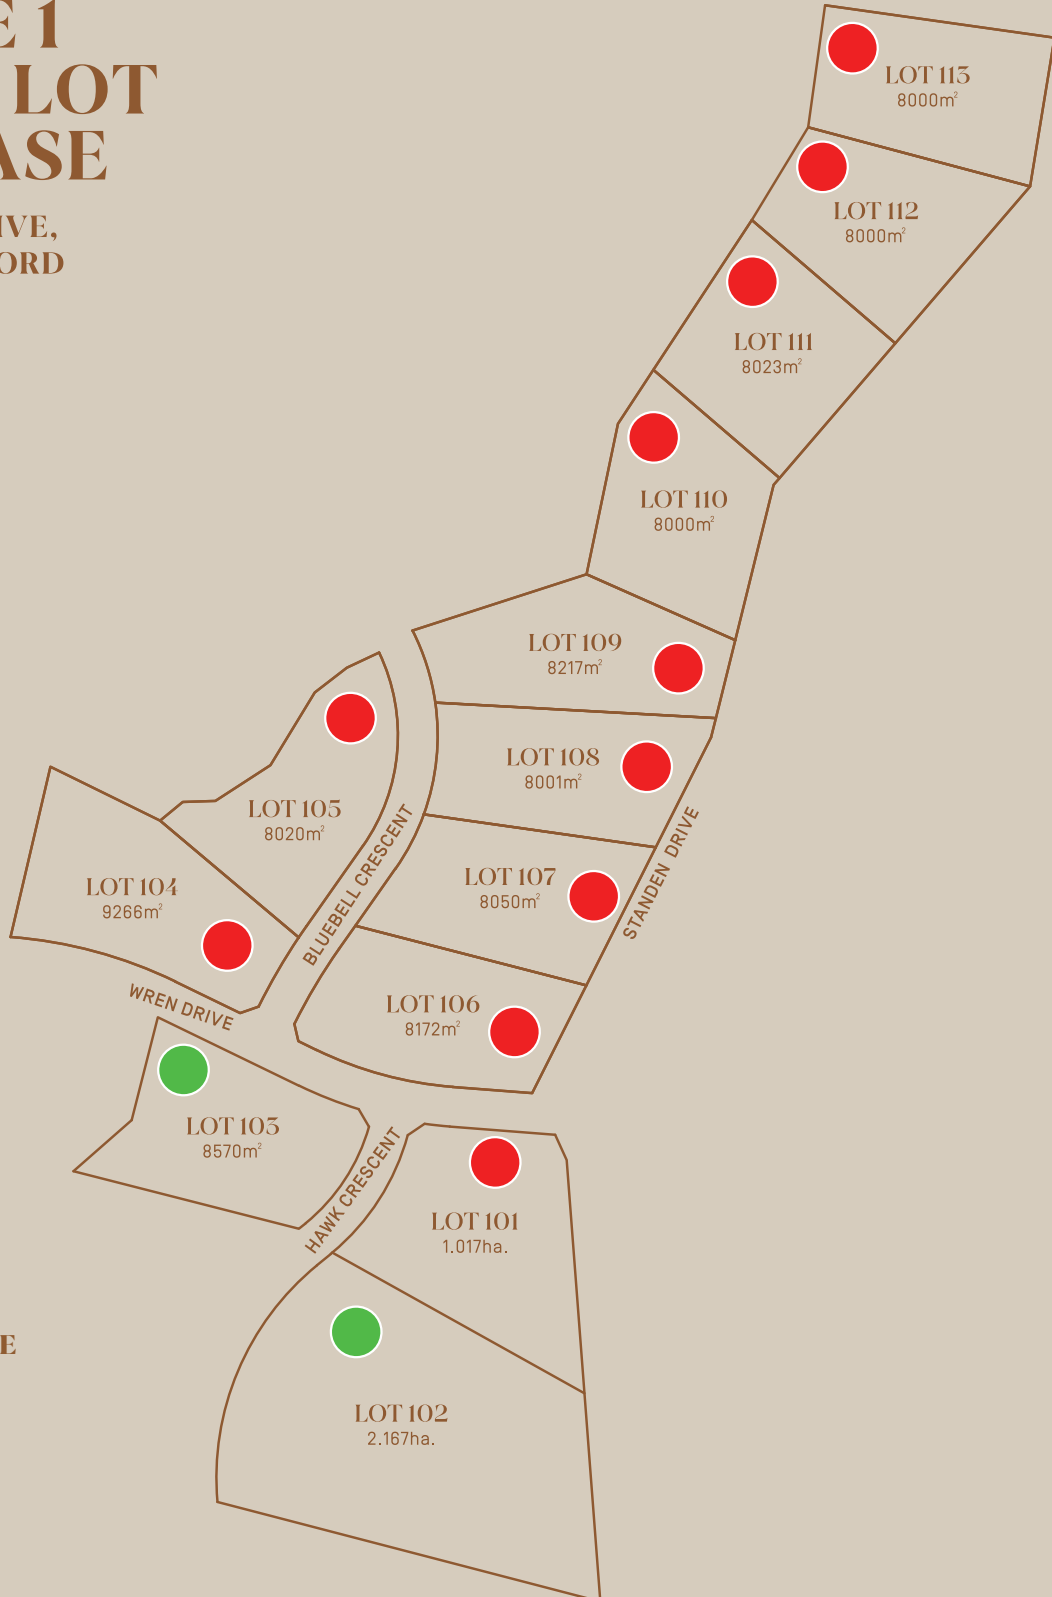

MURRAY'S RISE

· LOWER BELFORD ·

STAGE 1 LAND LOT RELEASE

STANDEN DRIVE,
LOWER BELFORD

- FOR SALE
- SOLD

Disclaimer: The particulars are set out as a general outline for the guidance of intending purchasers and do not constitute an offer or contract. All descriptions, dimensions, references to conditions and necessary permutations for use and others details are given in good faith and are believed to be correct, but any intending purchasers should not rely on them as statements or representations of fact, but must satisfy themselves by inspection or otherwise to the correctness of each item, and where necessary seek advice. No third party supplier or their agents has any authority to make or give any representations or warranty in relation to this property. Belford Land Corporation is excluded from all liability in relation to your use and reliance on this brochure.