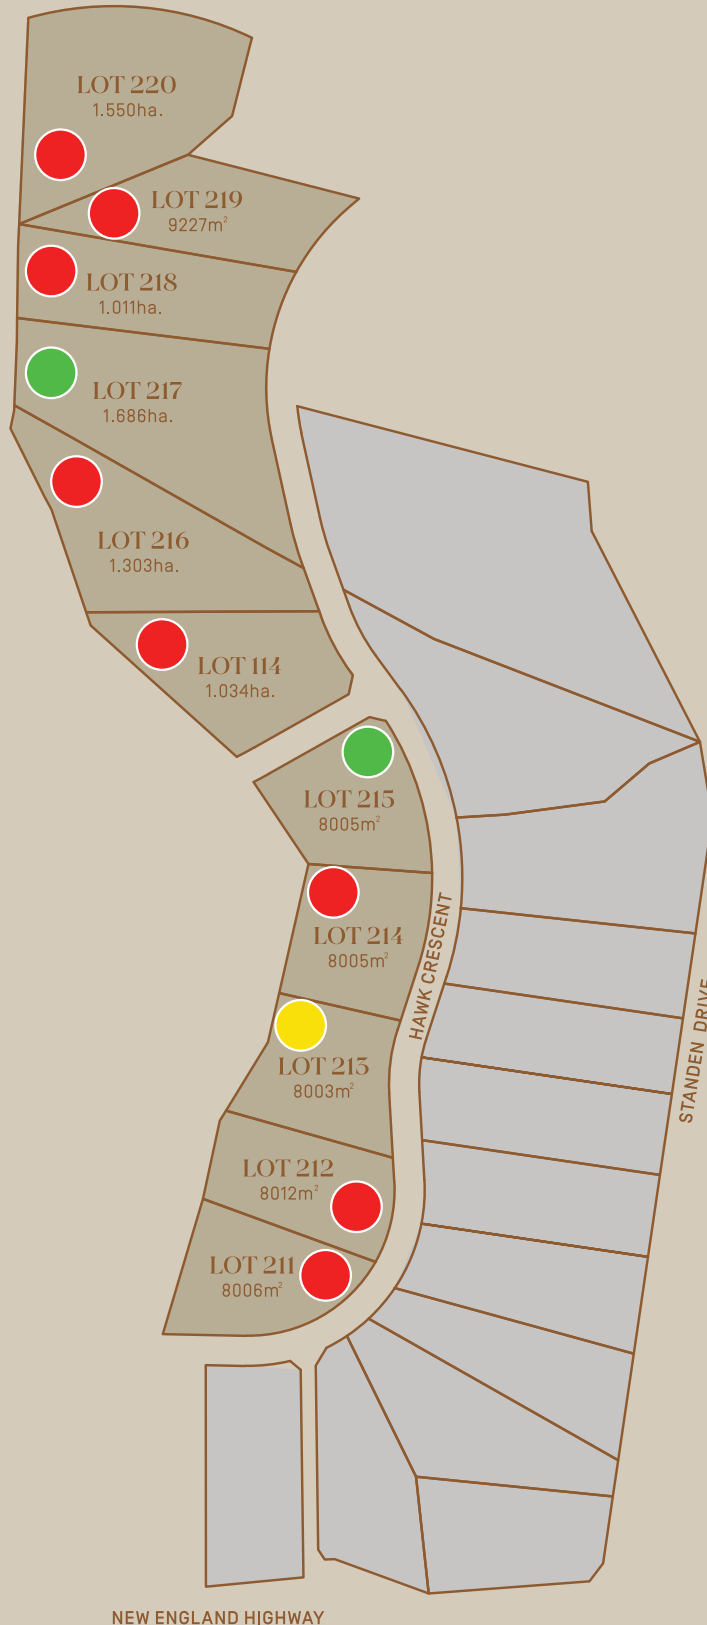

MURRAY'S RISE

· LOWER BELFORD ·

STAGE 2A LAND LOT RELEASE

STANDEN DRIVE,
LOWER BELFORD

- FOR SALE
- SOLD
- DEPOSITED

Disclaimer: The particulars are set out as a general outline for the guidance of intending purchasers and do not constitute an offer or contract. All descriptions, dimensions, references to conditions and necessary permutations for use and others details are given in good faith and are believed to be correct, but any intending purchasers should not rely on them as statements or representations of fact, but must satisfy themselves by inspection or otherwise to the correctness of each item, and where necessary seek advice. No third party supplier or their agents has any authority to make or give any representations or warranty in relation to this property. Belford Land Corporation is excluded from all liability in relation to your use and reliance on this brochure.