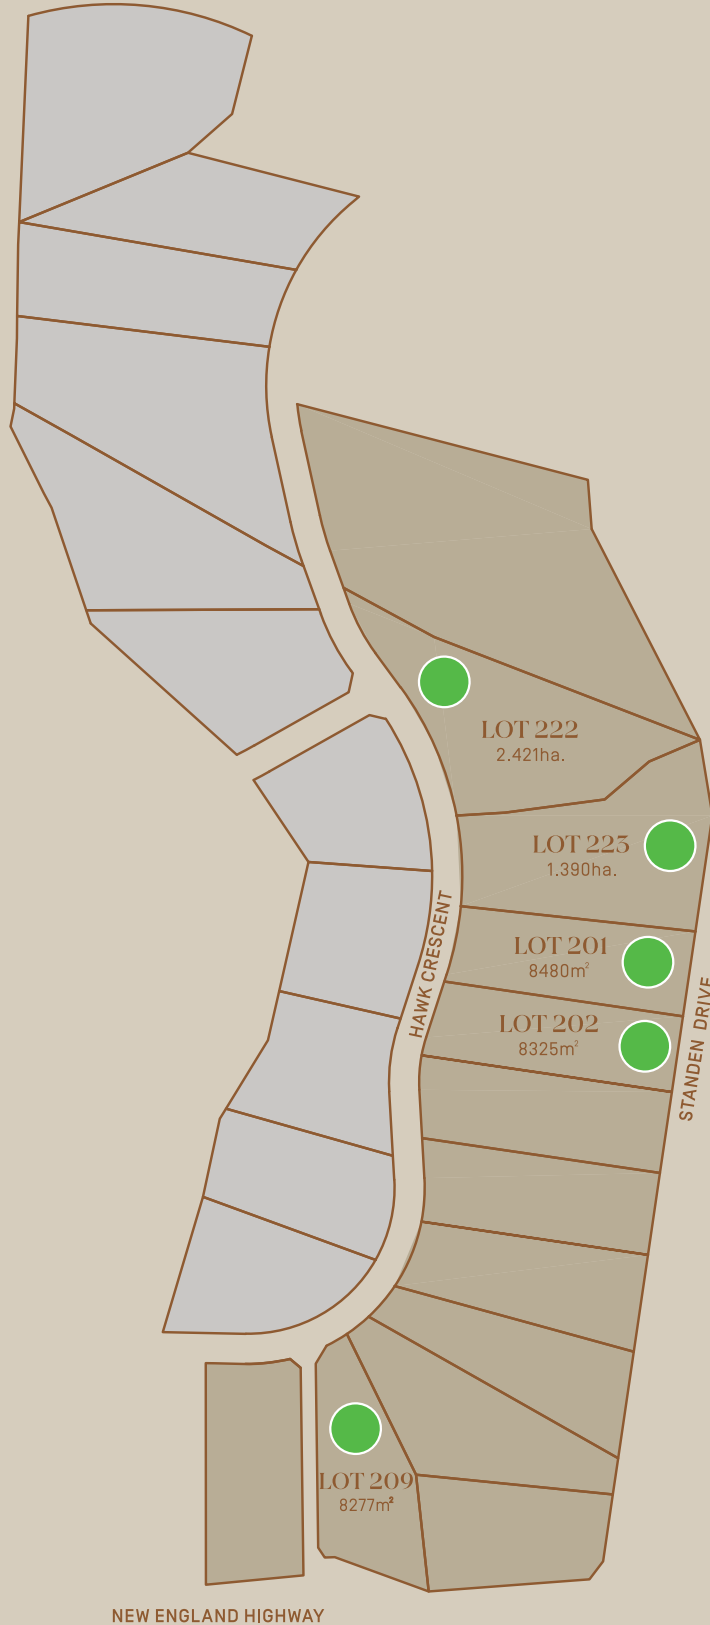

# MURRAY'S RISE

· LOWER BELFORD ·

## STAGE 2B LAND LOT RELEASE

STANDEN DRIVE,  
LOWER BELFORD

 FOR SALE

Disclaimer: The particulars are set out as a general outline for the guidance of intending purchasers and do not constitute an offer or contract. All descriptions, dimensions, references to conditions and necessary permutations for use and others details are given in good faith and are believed to be correct, but any intending purchasers should not rely on them as statements or representations of fact, but must satisfy themselves by inspection or otherwise to the correctness of each item, and where necessary seek advice. No third party supplier or their agents has any authority to make or give any representations or warranty in relation to this property. Belford Land Corporation is excluded from all liability in relation to your use and reliance on this brochure.