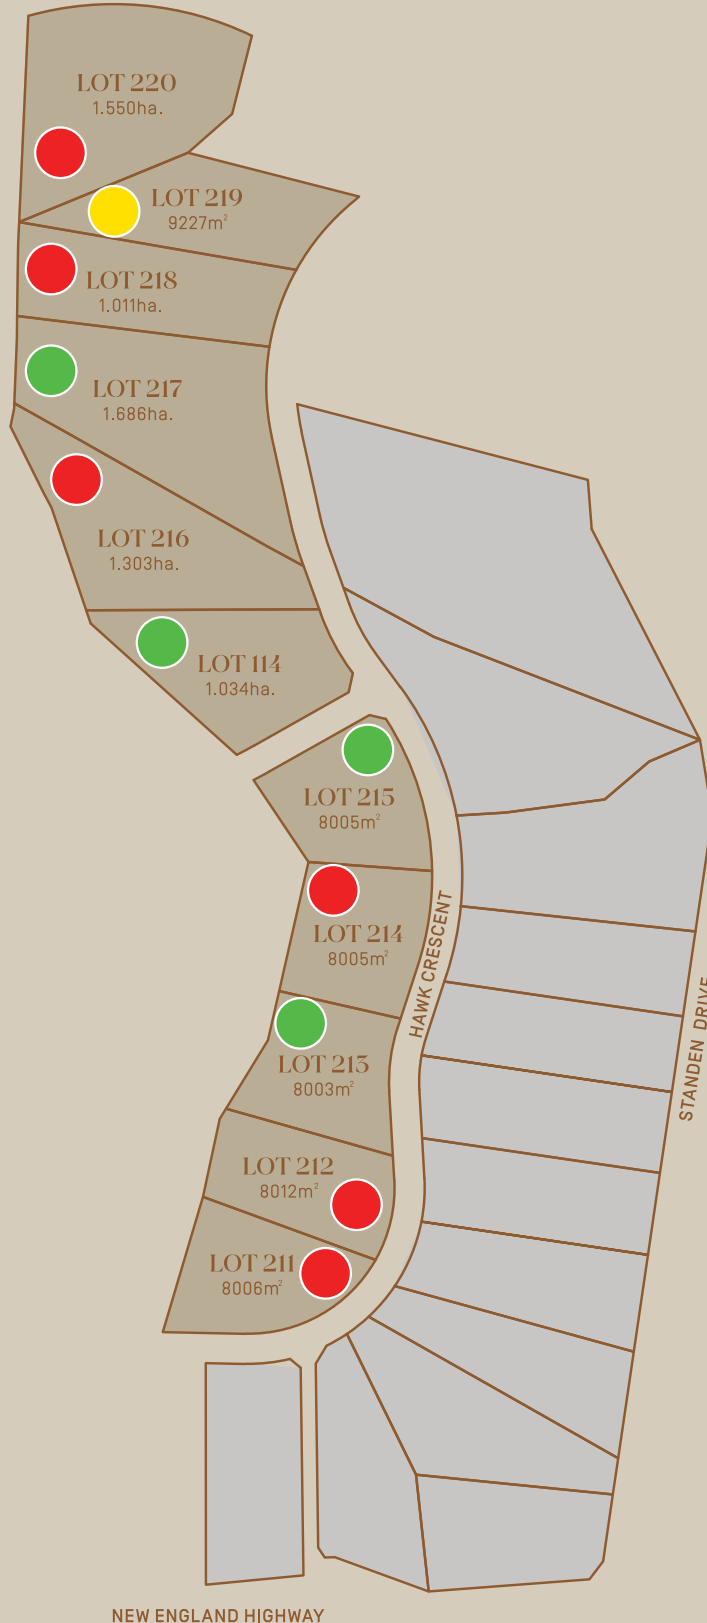

MURRAY'S RISE

· LOWER BELFORD ·

STAGE 2A LAND LOT RELEASE

STANDEN DRIVE,
LOWER BELFORD

- FOR SALE
- SOLD
- DEPOSITED

Disclaimer: The particulars are set out as a general outline for the guidance of intending purchasers and do not constitute an offer or contract. All descriptions, dimensions, references to conditions and necessary permutations for use and others details are given in good faith and are believed to be correct, but any intending purchasers should not rely on them as statements or representations of fact, but must satisfy themselves by inspection or otherwise to the correctness of each item, and where necessary seek advice. No third party supplier or their agents has any authority to make or give any representations or warranty in relation to this property. Belford Land Corporation is excluded from all liability in relation to your use and reliance on this brochure.